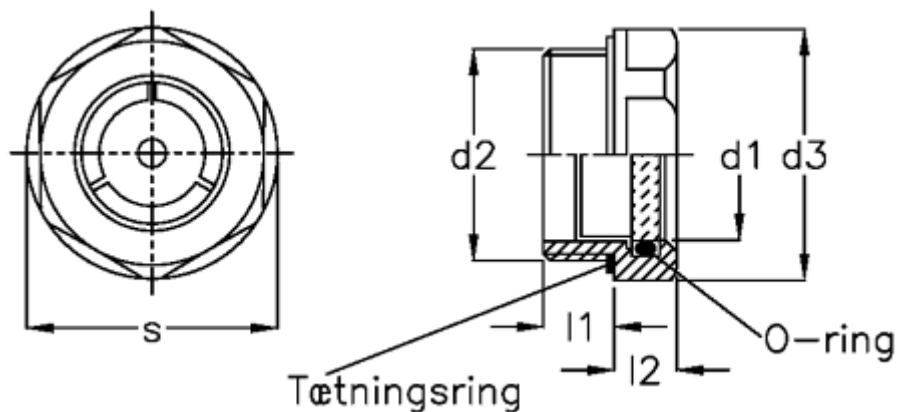

Data Sheet

Article number: 2074332M4015BS

Description: E+G Oil level sight glass GN 743-32-M40x1.5-BS

Measures

d1	= 32
d2	= M40x1.5
d3	= 50
l1	= 12
l2	= 9
Max pressure	= -
Max vacuum mbar	= -
s	= 46